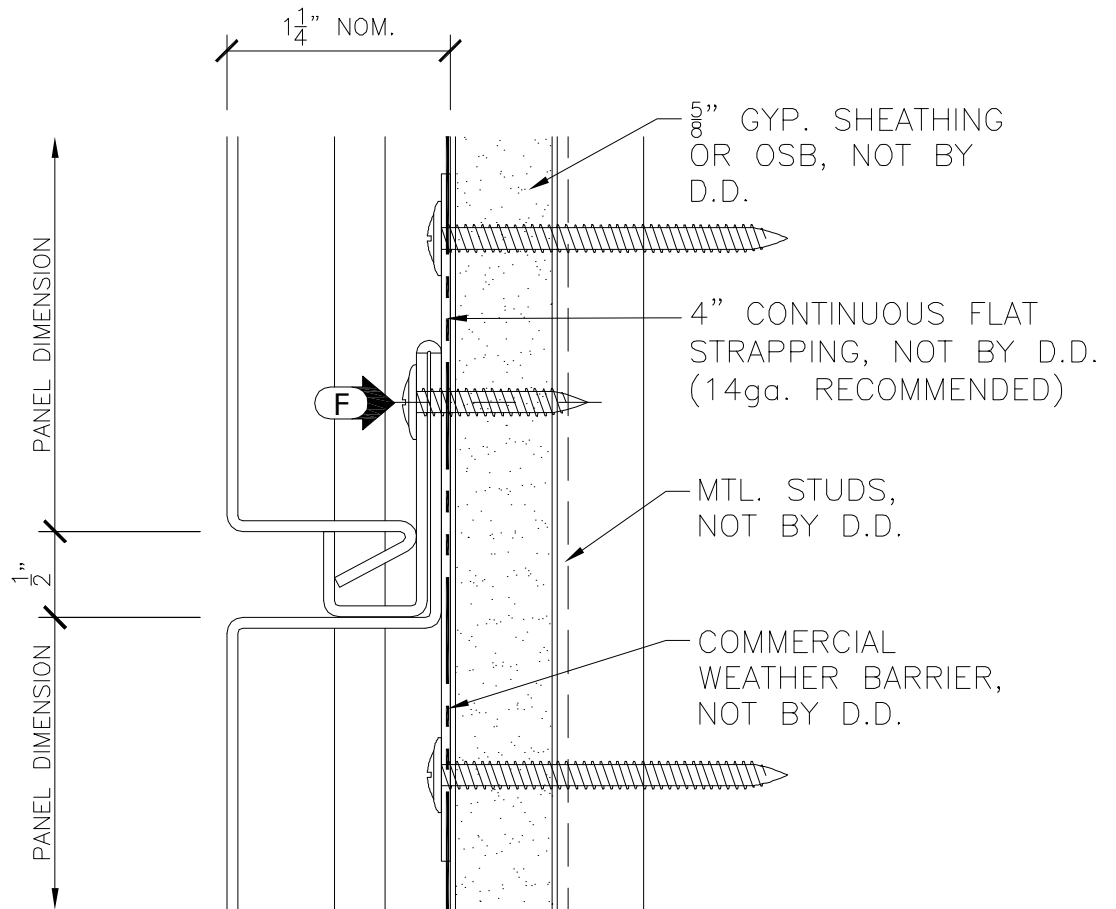

Mailing: P.O. Box 1286
Holland, MI 49424-1286
Phone: 616.355.2970
Fax: 616.355.2972
www.dri-design.com

DATE: February 05, 2010

DESCRIPTION:

TYPICAL HORIZONTAL JOINT OVER OSB OR GYP. SHEATHING

NOTE:

CONTACT DRI-DESIGN FOR HORIZONTAL REVEAL OPTIONS.