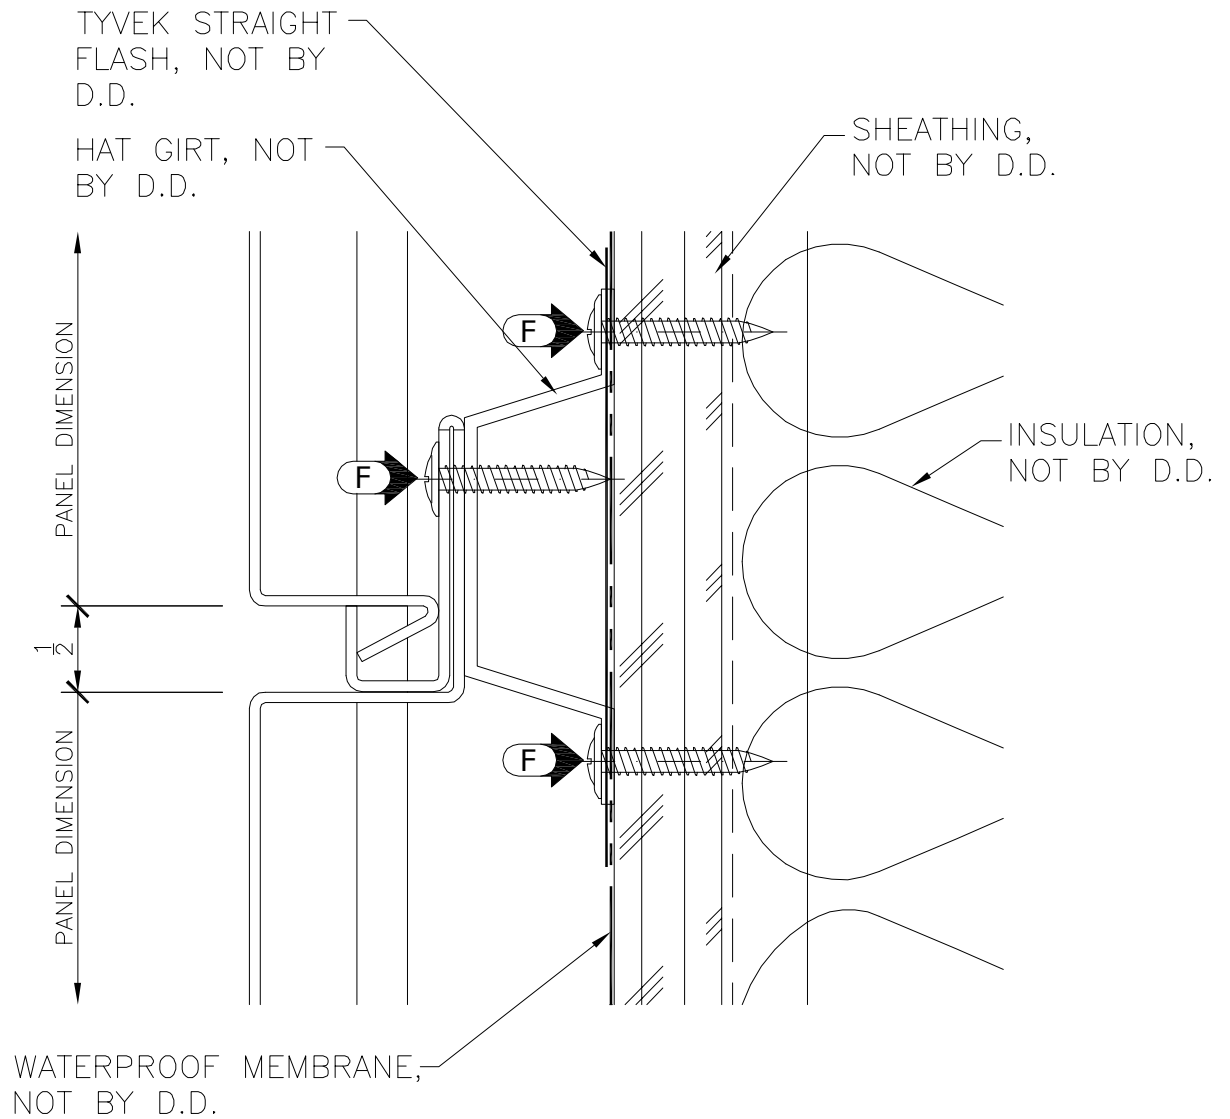

Mailing: P.O. Box 1286
Holland, MI 49424-1286
Phone: 616.355.2970
Fax: 616.355.2972
www.dri-design.com

DATE: February 05, 2010

DESCRIPTION:

TYPICAL HORIZONTAL JOINT OVER HAT GIRT

NOTE:

- CONTACT DRI-DESIGN FOR HORIZONTAL REVEAL OPTIONS.