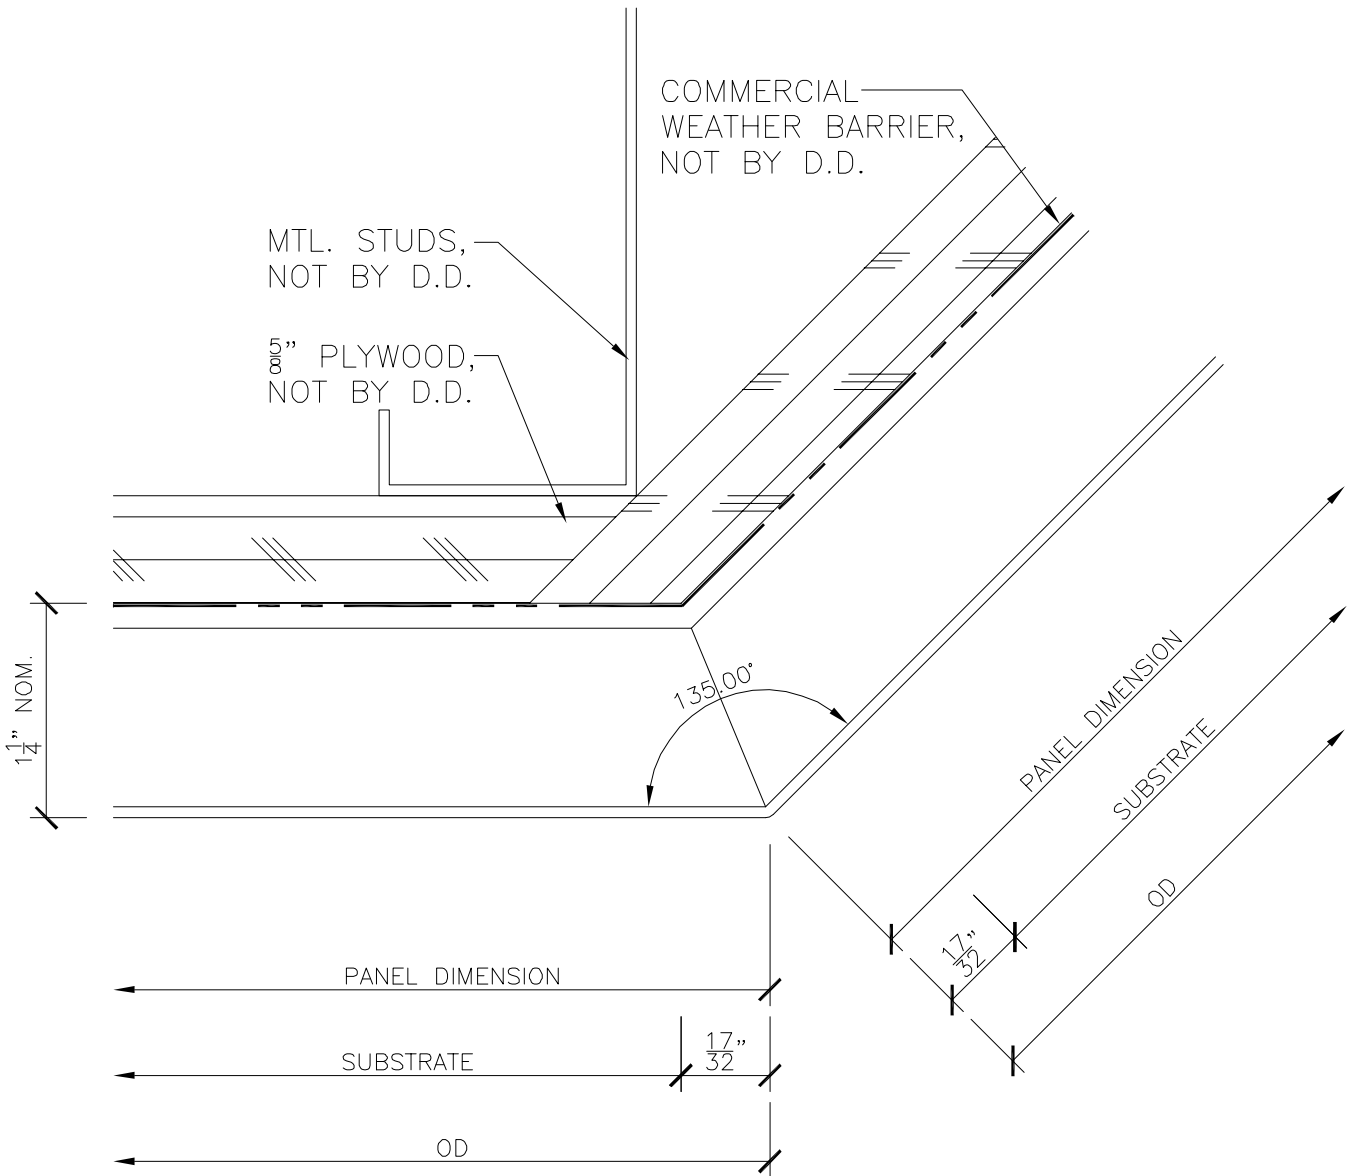

Mailing: P.O. Box 1286
 Holland, MI 49424-1286
 Phone: 616.355.2970
 Fax: 616.355.2972
 www.dri-design.com

DATE: FEBRUARY 02, 2007

DESCRIPTION:
**135° OUTSIDE CORNER
 (ARCHITECTURAL)**

NOTE:
 OTHER ANGLES CAN BE ACCOMPLISHED USING THIS SAME DETAIL.