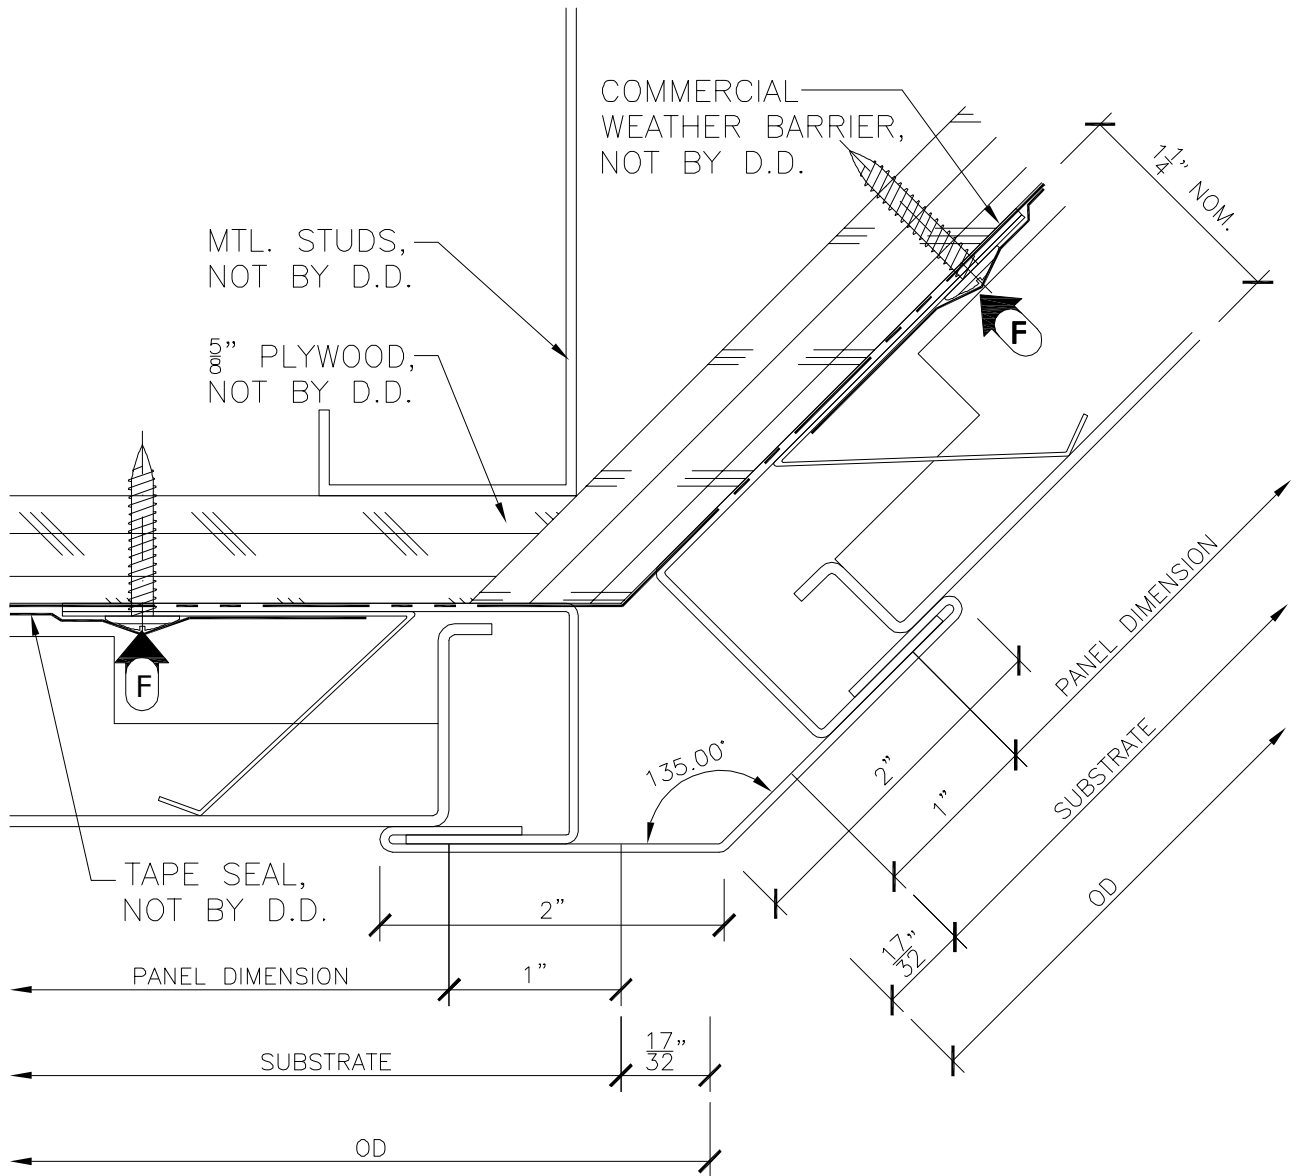

Mailing: P.O. Box 1286
 Holland, MI 49424-1286
 Phone: 616.355.2970
 Fax: 616.355.2972
 www.dri-design.com

DATE: February 05, 2010

DESCRIPTION:

135° OUTSIDE CORNER (FLASHING)

NOTE:
 OTHER ANGLES CAN BE ACCOMPLISHED USING THIS SAME DETAIL.