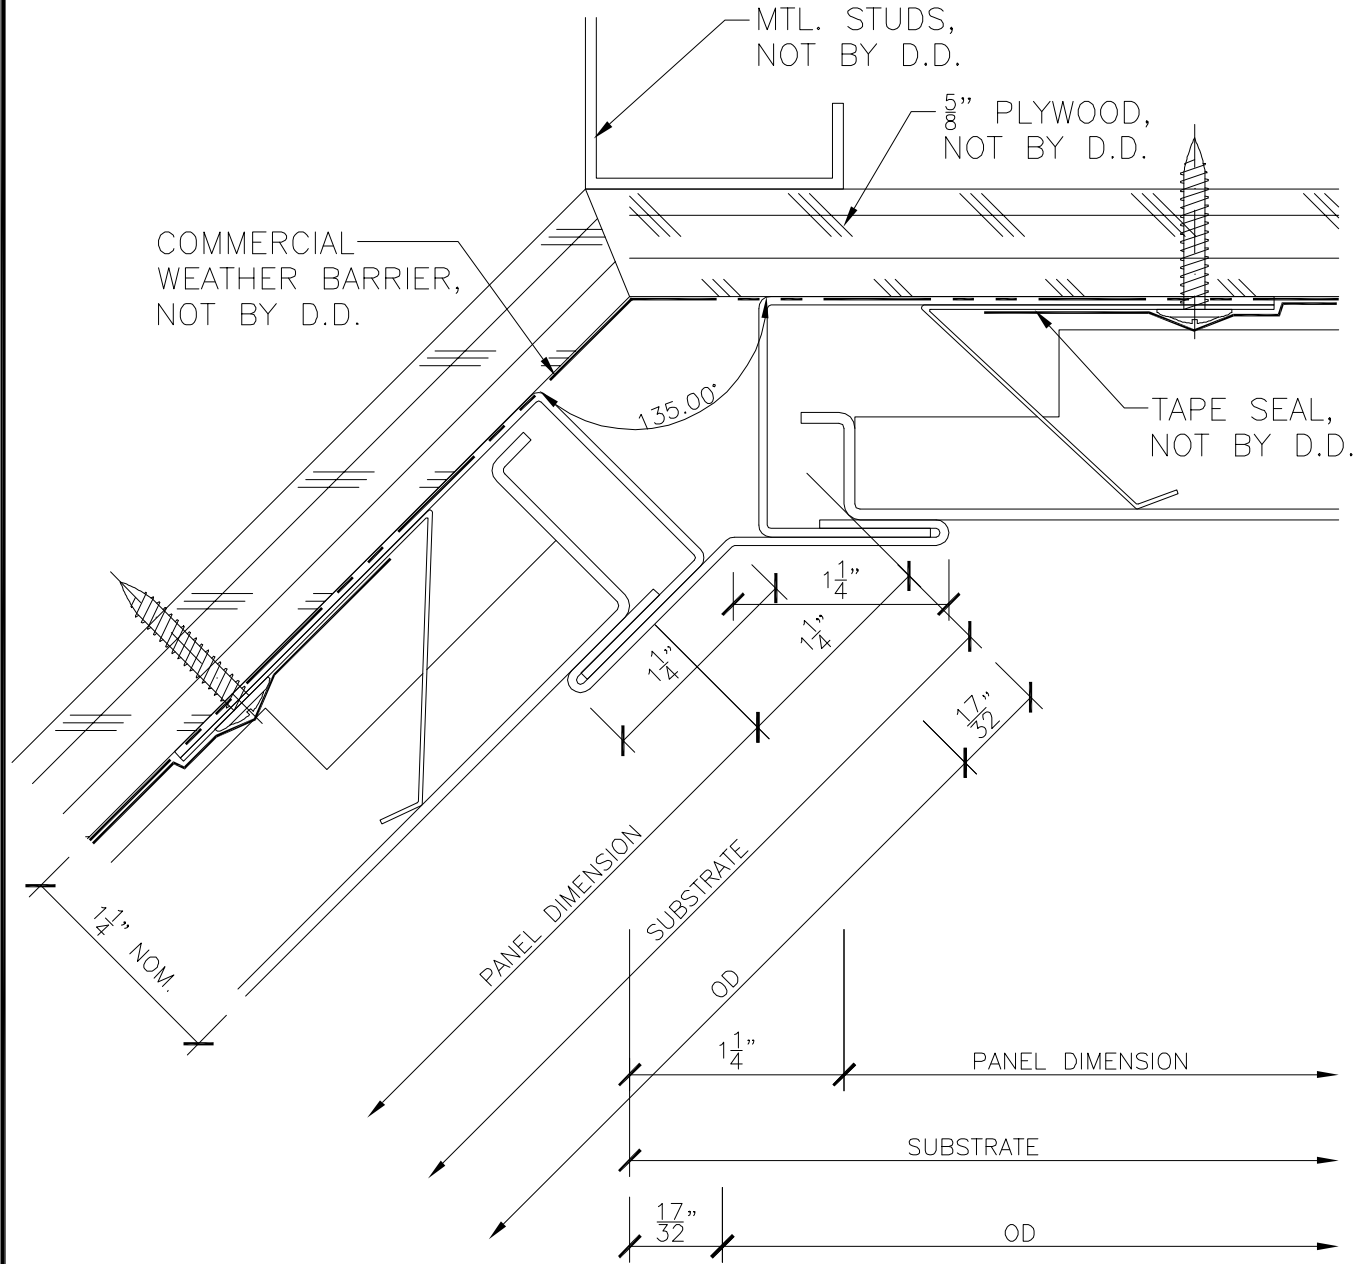

Mailing: P.O. Box 1286
 Holland, MI 49424-1286
 Phone: 616.355.2970
 Fax: 616.355.2972
 www.dri-design.com

DATE: February 05, 2010

DESCRIPTION:

135° INSIDE CORNER (FLASHING)

NOTE:
 OTHER ANGLES CAN BE ACCOMPLISHED USING THIS SAME DETAIL.