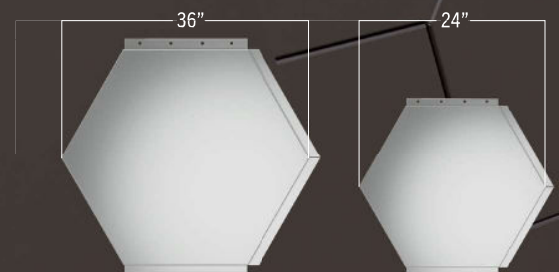

The Hexagon Series is the newest design innovation from Dri-Design. This product incorporates Dri-Design's unique installation efficiencies into a fully engineered, 6-sided, metal rainscreen panel system. The panels come in 2 sizes, with several different depths also available. When installed, this system creates a unique, eye-catching honeycomb pattern that is hard to ignore.